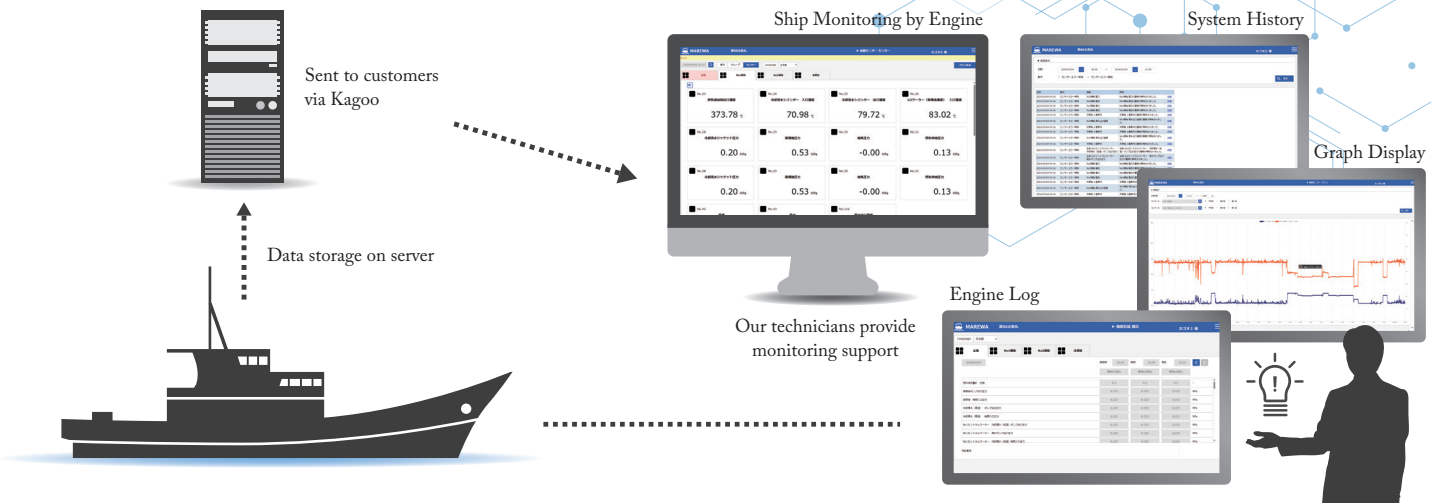

# MAREWA-SYSTEM

MARitime REmote WATCHman system

— Ship Engine Remote Monitoring Equipment —

Marewa System

We want to sell the  
safety and security of next-generation navigation

## Background and On-site Issues

Aging hulls

Aging seafarers

Shortage of young sailors

Lack of seafarer skills

Hard labor on board

Overlooking abnormalities

Difficulty investigating causes

Significant loss of opportunities

Data is collected from instruments installed on the ship making real-time monitoring of at-sea ship engine conditions possible from land

- Improving operational efficiency
- Supporting safe navigation
- Providing information to solve problems